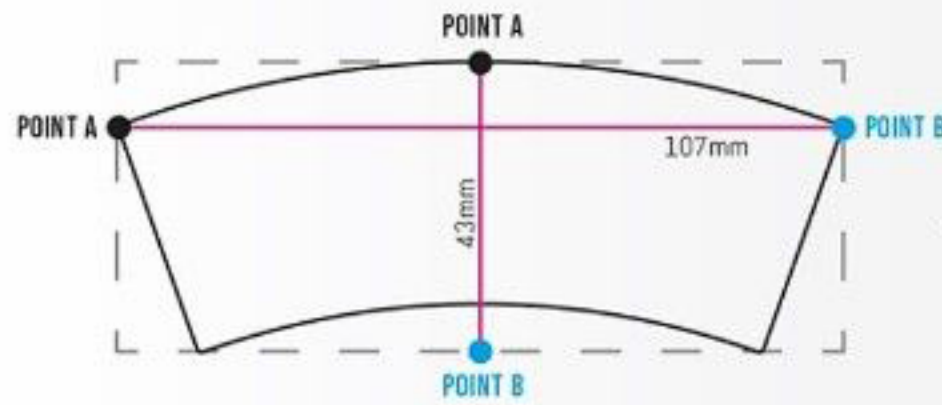

NEED HELP PICKING A SIZE?

Use our handy guide to help you

CD
120 x 120mm

HOW TO MEASURE A CUSTOM SHAPE:

Measure the furthest points (top and bottom), (left and right) to get the width and height of the shape you require.

Paper Sizes (mm)

1190	841	841			
	841	A1 594x841			
		420	420		
		594	A2 420x594	297	A3 297x420
297	210		A4 297x210	148	A5 148x210
		105	105	74	A7 74x105
		148	A6 105x148	74	A8 74x105
			AB 105x148		A9 105x148