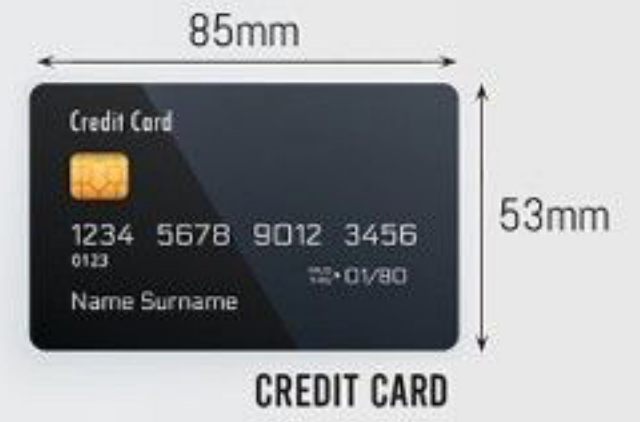

NEED HELP PICKING A SIZE?

Use our handy guide to help you

CD
120 x 120mm

HOW TO MEASURE A CUSTOM SHAPE:

Measure the furthest points (top and bottom), (left and right) to get the width and height of the shape you require.