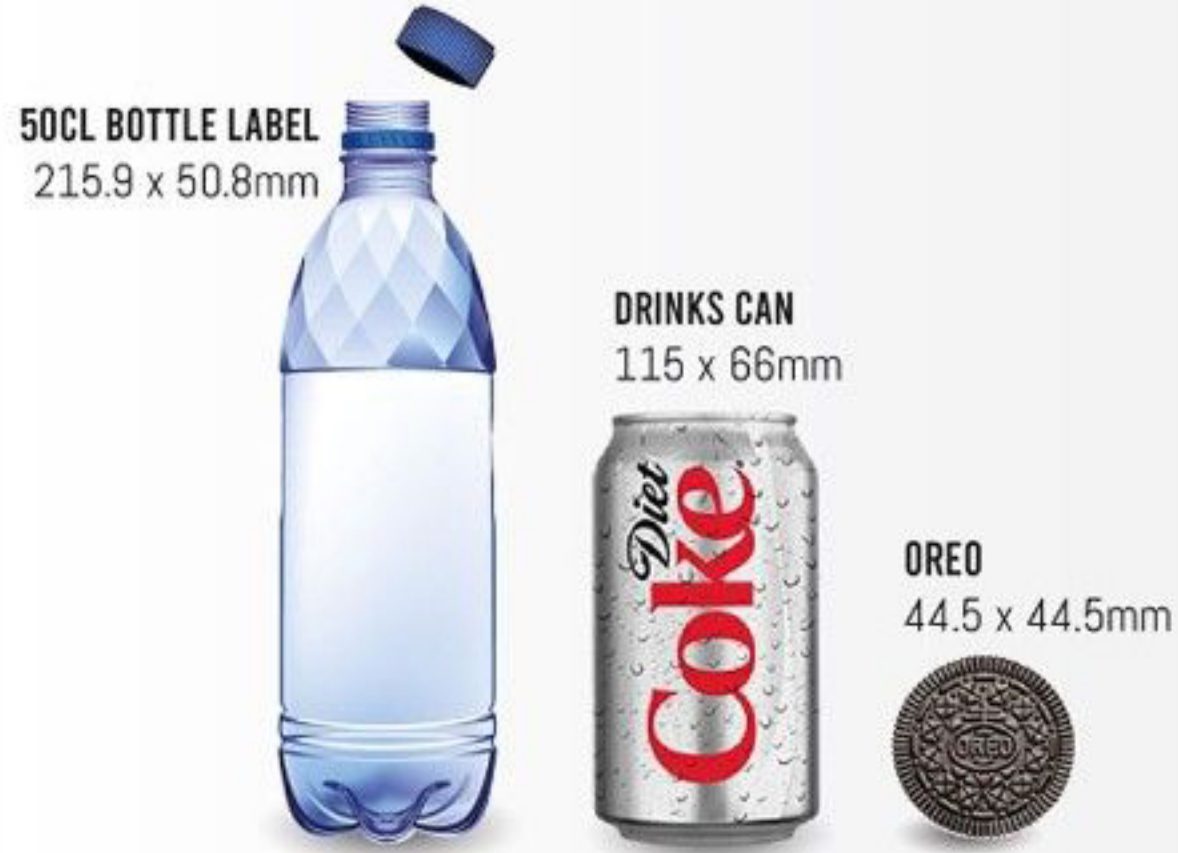

NEED HELP PICKING A SIZE?

Use our handy guide to help you

CD
120 x 120mm

HOW TO MEASURE A CUSTOM SHAPE:

Measure the furthest points (top and bottom), (left and right) to get the width and height of the shape you require.